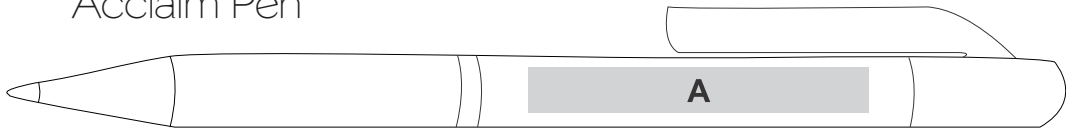

PEN706

Acclaim Pen

POSITION (A)

Pp

pad printing
6.5(w) 45(l)

Dt

digital transfer
6.5(w) 45(l)